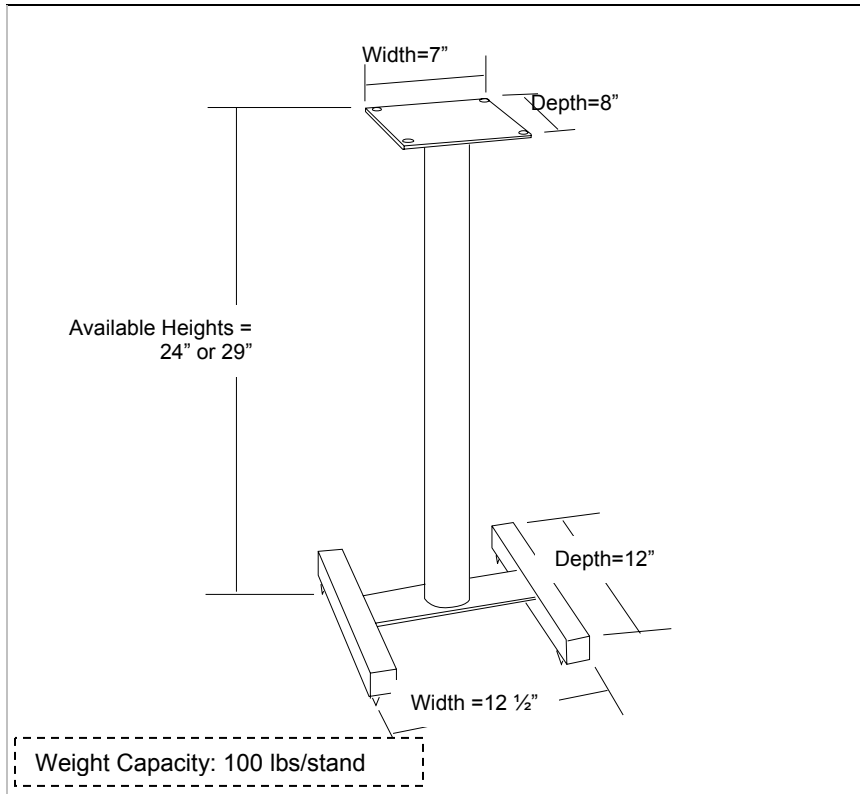

Lovan Caliber **Speaker Stands**

CALIBER DIMENSIONS:

CALIBER ADJUSTABLE DIMENSIONS: