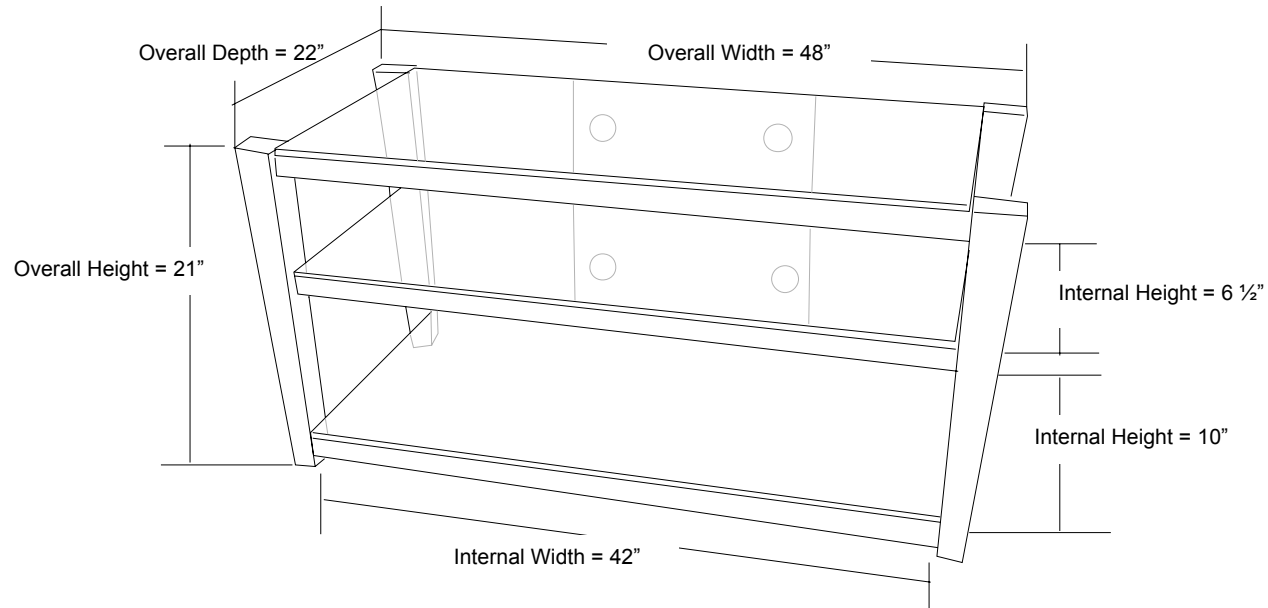

## DIMENSIONS

Weight Capacity: 250 lbs/shelf