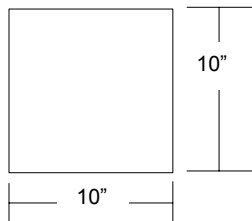

## SOVEREIGN VI SPEAKER STAND

TOP PLATE

BOTTOM PLATE

6 Square Posts  
Weight Capacity: 500 lbs.  
Product Weight: 45 lbs/stand