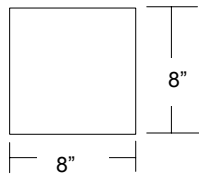

## SOVEREIGN VI SPEAKER STAND

TOP PLATE

BOTTOM PLATE

6 Square Posts  
Weight Capacity: 500 lbs.  
Product Weight: 45 lbs/stand