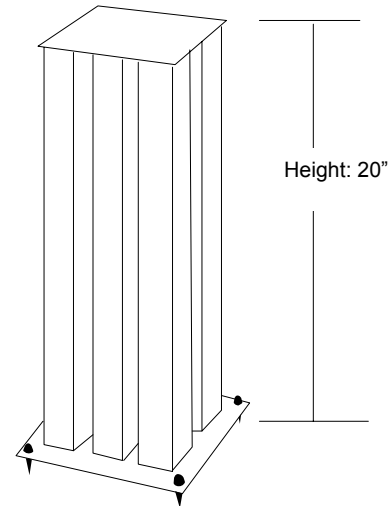

## PLATES

## SOVEREIGN VI SPEAKER STAND

TOP PLATE

BOTTOM PLATE

6 Square Posts  
Weight Capacity: 500 lbs.  
Product Weight: 45 lbs/stand