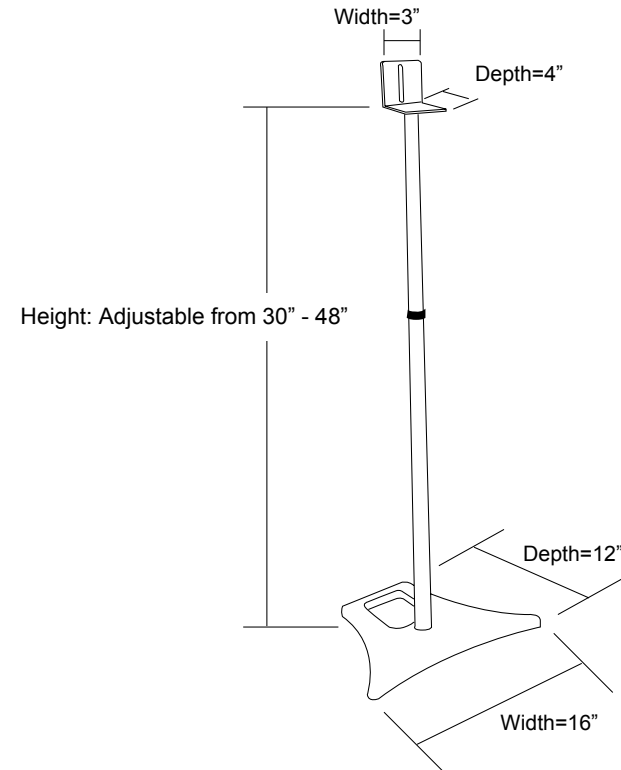

Lovan Prelude Speaker Stands

DIMENSIONS

Weight Capacity: 50 lbs/stand

Prelude Speaker Stands in champagne color only.

Prelude Adjustable Speaker Stands in black or silver colors.