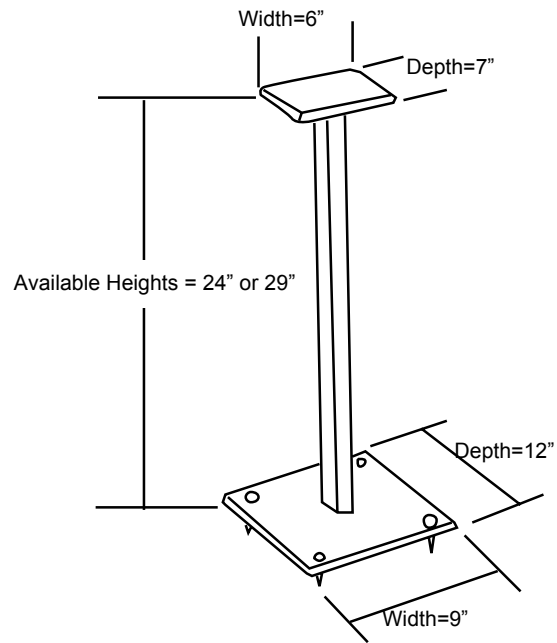

Lovan Prelude Speaker Stands

DIMENSIONS

Weight Capacity: 50 lbs/stand

Prelude Speaker Stands in champagne color only.

Prelude Adjustable Speaker Stands in black or silver colors.