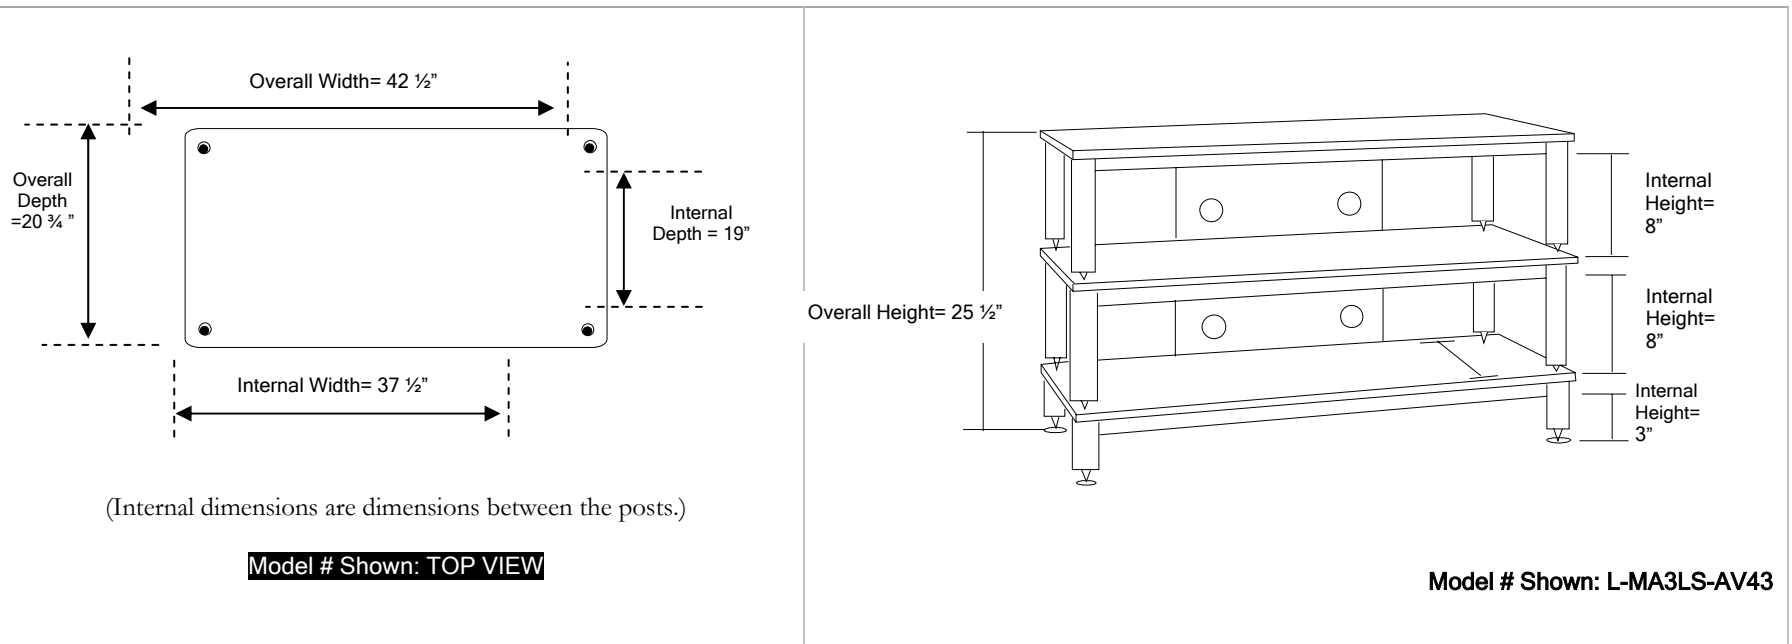

## AVR DIMENSIONS:

Weight Capacity: 200 lbs/shelf