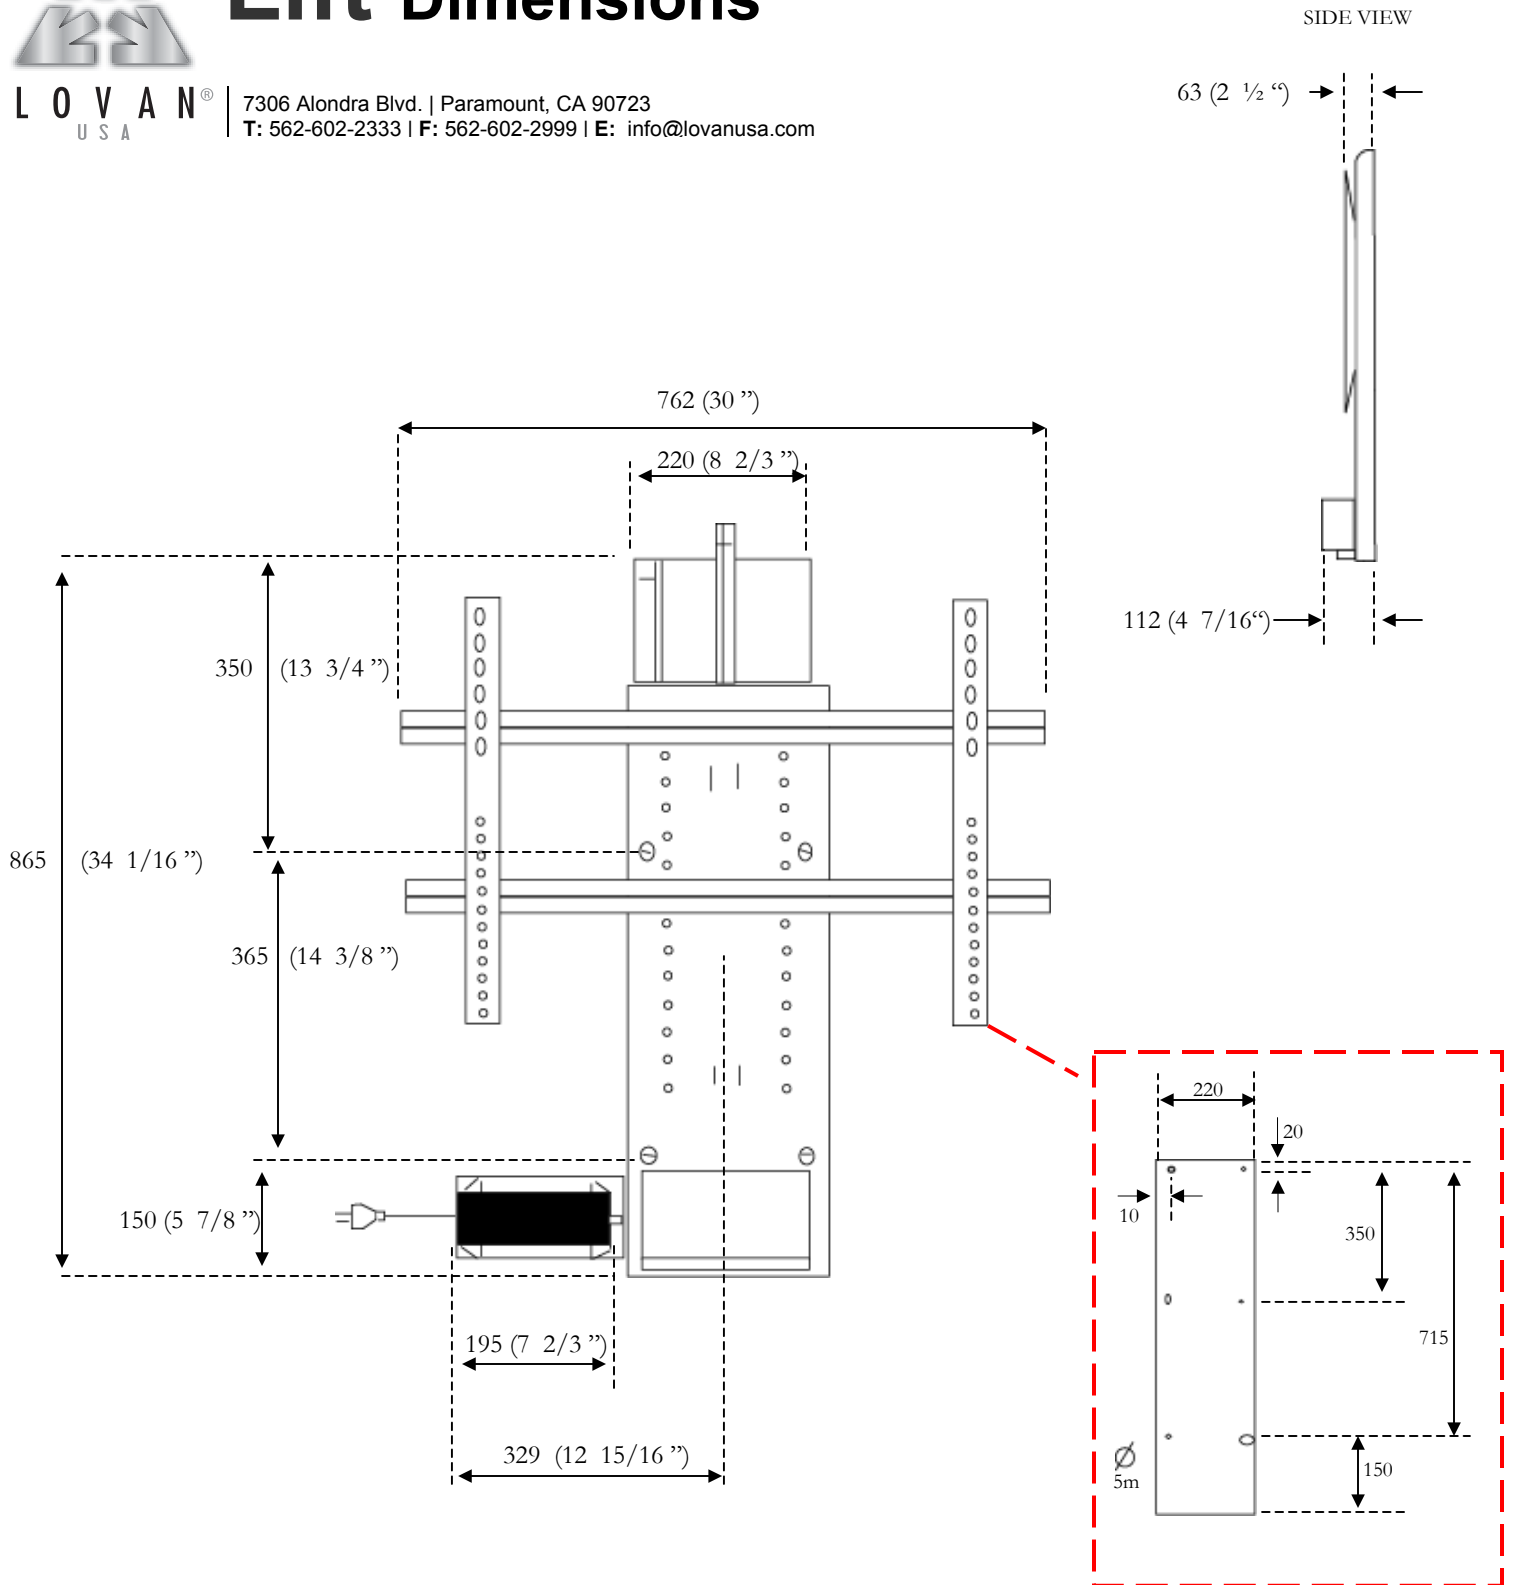

Lift Dimensions

LOVAN[®]
U S A

7306 Alondra Blvd. | Paramount, CA 90723
T: 562-602-2333 | F: 562-602-2999 | E: info@lovanusa.com

****NOTE:** Please note that due to the 29.5" (750mm) stroke some 50" models may not be suitable.