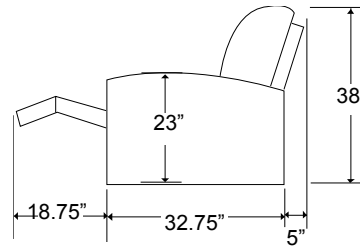

## Configuration

Row of 3 Gallant chairs = 1x 2 seater + 1x connector  
2 x full chairs