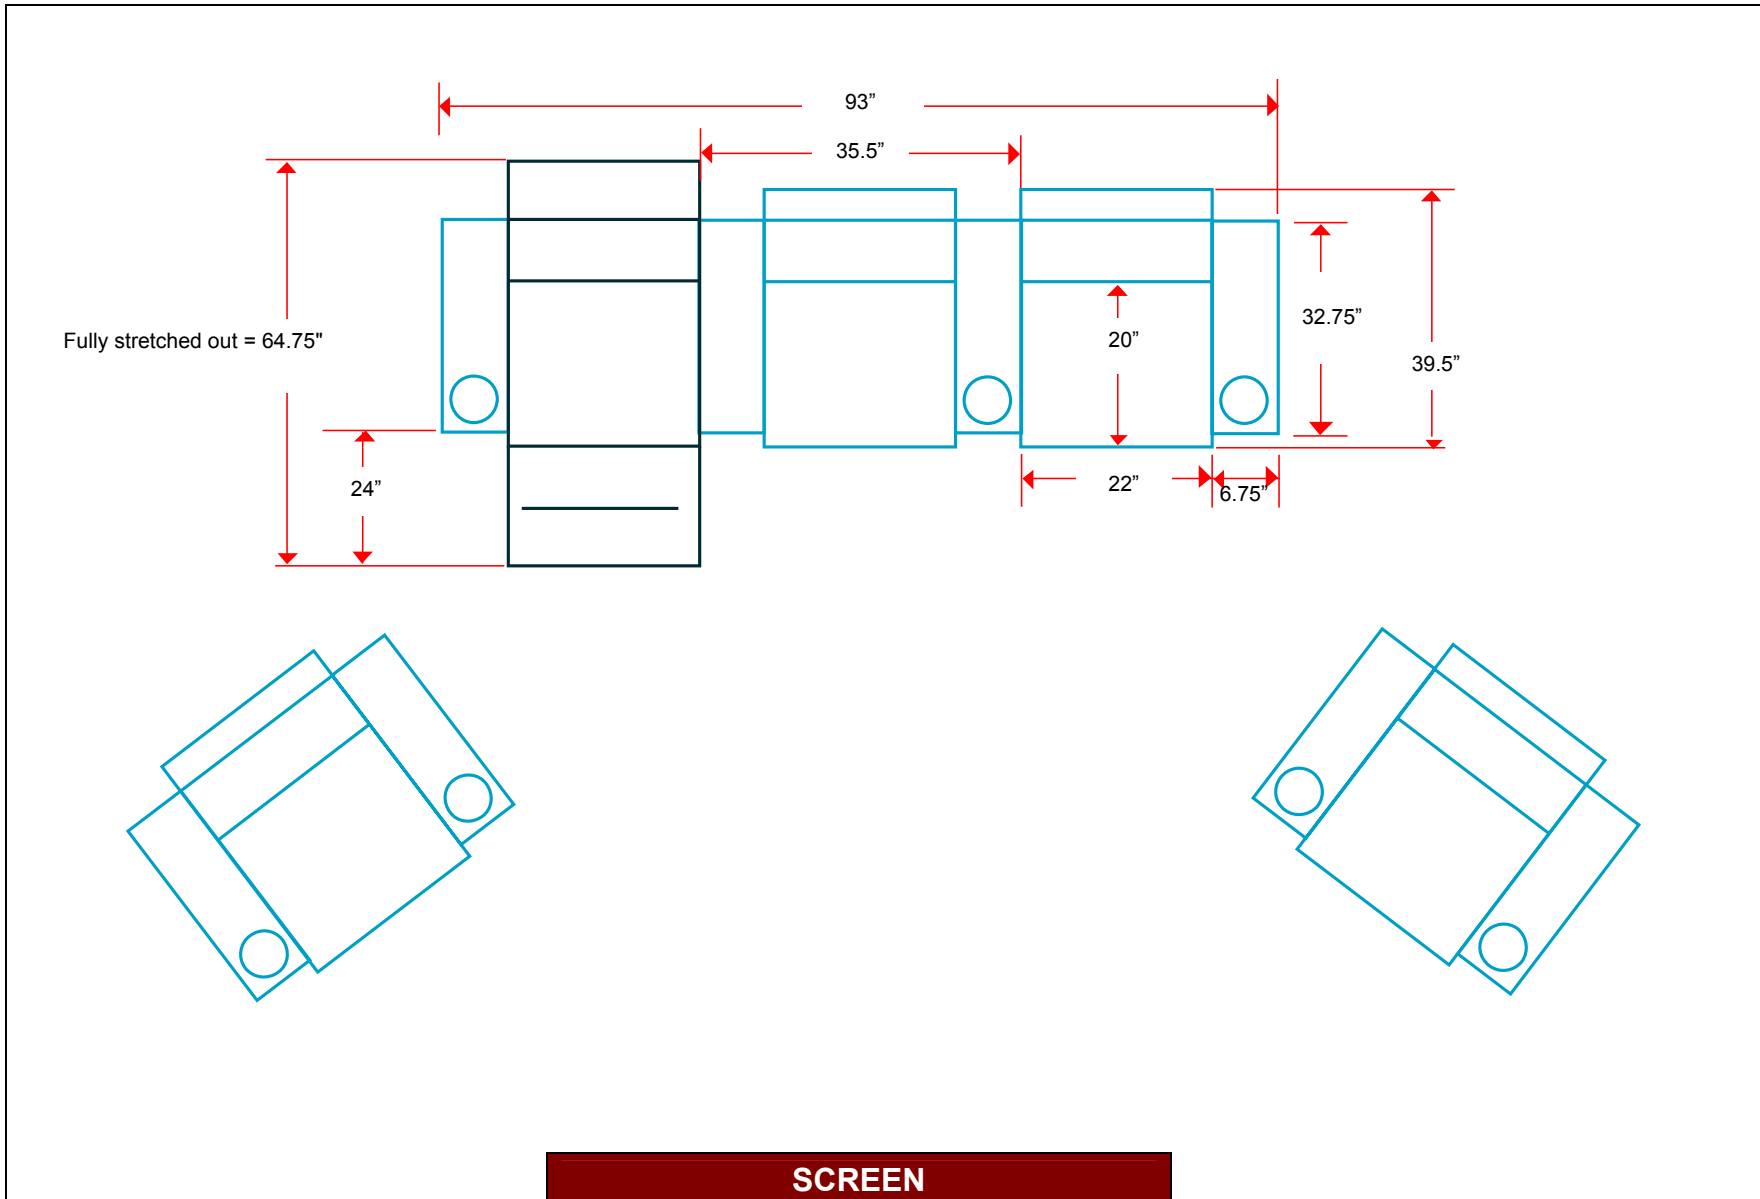

# Lovan Gallant Home Theater Layout

## Configuration

Row of 3 Gallant chairs = 1x 2 seater + 1x connector  
2 x full chairs

# Lovan Matinee Home Theater Layout

## Configuration

Row of 4 Matinee chairs (1 Full + 3 Connectors)

Row of 3 Matinee chairs (1 Full + 2 Connectors)